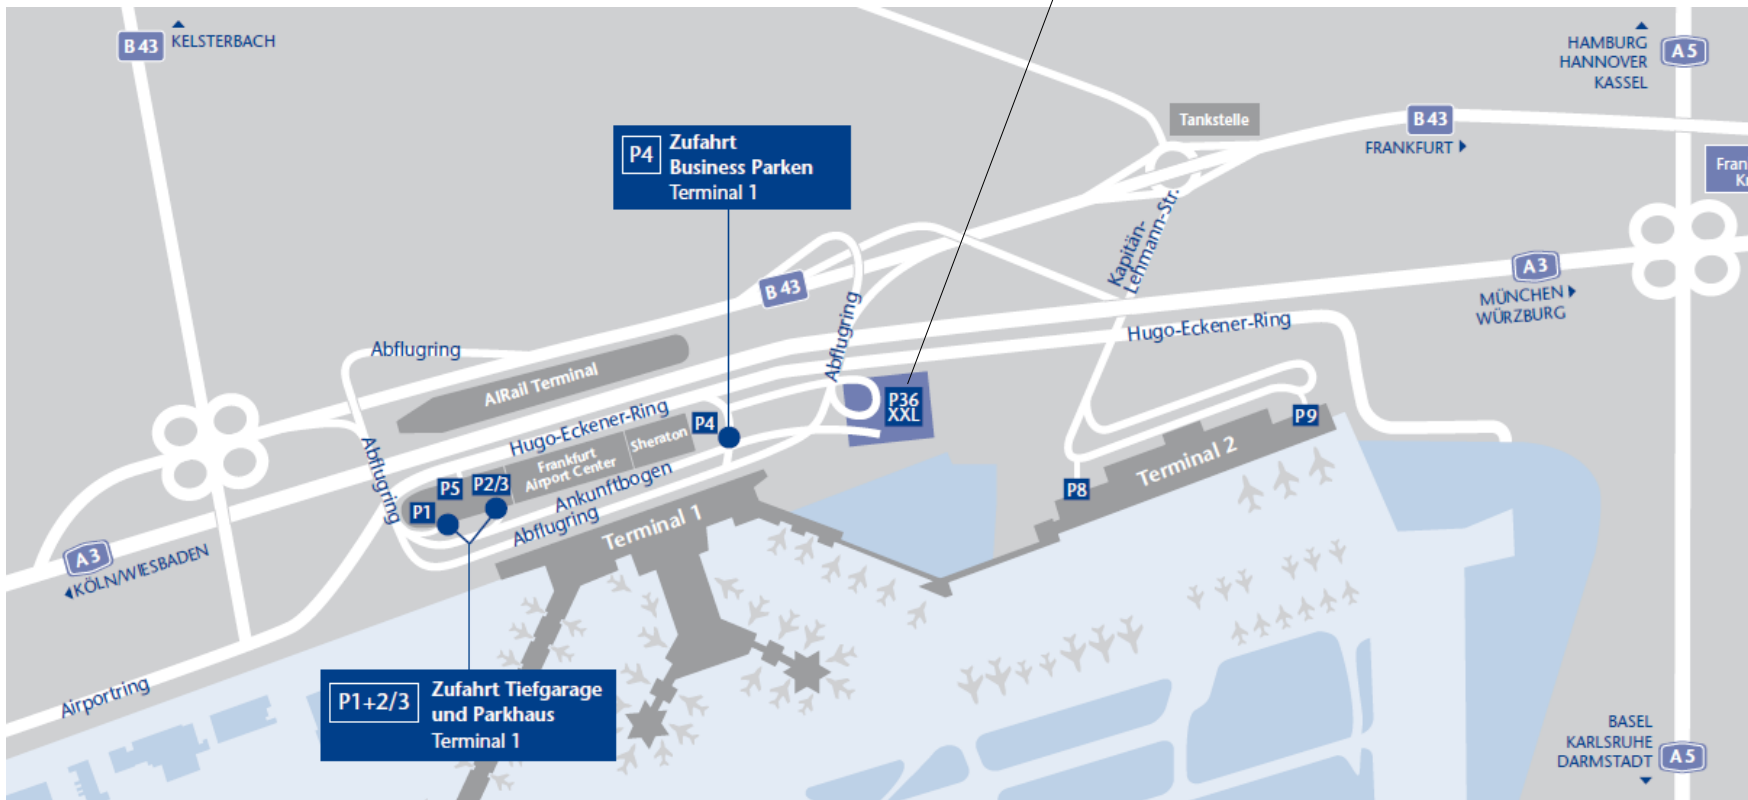

FRANKFURT/MAIN (FRA)

OPERATOR: SCHERER REISEN

„REVISION“-SIGN INSIDE FRONT WINDOW

TO REVISION

SHUTTLE FRA1*: 17.04.2025, 18:00

SHUTTLE FRA2: 18.04.2025, 10:30

SHUTTLE FRA3: 18.04.2025, 14:00

SHUTTLE FRA4: 18.04.2025, 17:15

SHUTTLE FRA5: 18.04.2025, 19:45

FROM REVISION

SHUTTLE FRA10: 21.04.2025, 12:00

SHUTTLE FRA11: 21.04.2025 13:15

revision
THE EASTERPARTY

**AIRPORT SHUTTLE
P36, TERMINAL 1**

*Thursday shuttle FRA1 serves only the respective visitor hotels and does not drive to the E Werk